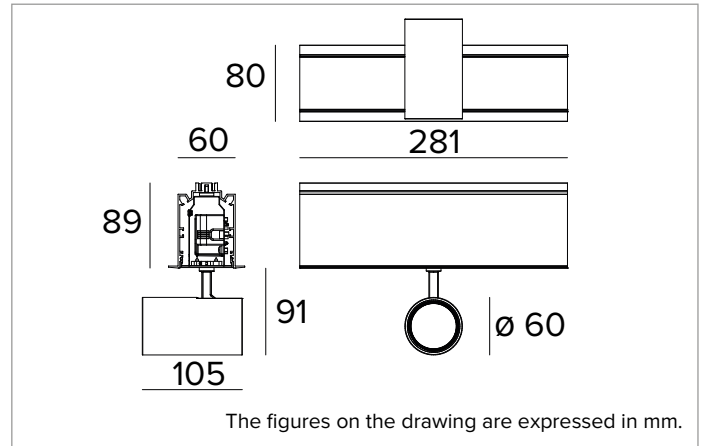

SOURCE

High efficiency Chip on Board LED Ra90.

Energy efficiency class: D

Nominal power: 1x14W

Nominal flux: 1817lm

Colour rendering index: 90

Rf: 92

Rg: 101

CCT nominal: 3000K

Lifetime (L80/B10): >50000h tq +25°C

ILLUMINOTECHNICAL CHARACTERISTICS

Convex faceted highly reflective anodised aluminium precision optics with an opaque black silicone cut off ring.

Beam angles: SP

Optical efficiency: 73%

Fixture flux: 1334lm

Luminous efficacy: 88lm/W

Photobiological safety: Compliant with RG1 low risk group

MECHANICAL CHARACTERISTICS

Painted extruded aluminium linear body. Projectors with a die-cast painted aluminium body. The optical unit can be adjusted from 0° a 90° on the vertical plane and 355° on the horizontal plane with the possibility to block the beam with a mechanical locking system on the horizontal plane and a friction locking system on the vertical plane.

Colour and finish: Plaster white

Dimensions: L=281mm

Weight: 1.9Kg

Version: 1xLABEL 6

Degree of protection: IP20

ELECTRICAL CHARACTERISTICS

Integrated electronic ON-OFF power supply. Complete with electrical cables to guarantee feeding continuity (max 2kW).

Fixture Power: 15W

Power supply: 220-240Vac 50/60Hz

Insulation Class: CLASS 1

Type of driver / Control: ON-OFF

Driver included: YES

Class F: YES

SAFE FLICKER: PstLM=<1 and SVM=<0.4 (IEC TR 61547-1 and IEC TR 63158), to ensure a more comfortable and safe light

Ambient temperature: 0°C / +25°C

INSTALLATION

For linear configurations complete with a special connector to attach to the power supply. To be completed with end caps.

NOTES

The arm is always supplied in the same colour as the body of the projector. 110-277Vac version available on request.

WARRANTY

5 years.

WARNING

Luminaire designed for disposal/recycling at end-of-life. Replaceable (LED only) light source by a professional. Replaceable control gear by a professional.

Due to the technological evolution of the electronic components, the data provided may be updated, and as such, confirmation must be requested during the order process.

Luminous flux and power supply have +/-10% tolerances with respect to the indicated value. tq +25°C (CIE 121).

We reserve the right to make technical changes.

Targetti Sankey S.r.l.
Via Pratese, 164
50145 Firenze - Italy
Tel: +39 055 37911
targetti.com
targetti@targetti.com

CCIAA Firenze
Share Capital:
€ 500.000,00
VAT N. (IT):
01537660480
R.E.A: FI-275656

TARGETTI